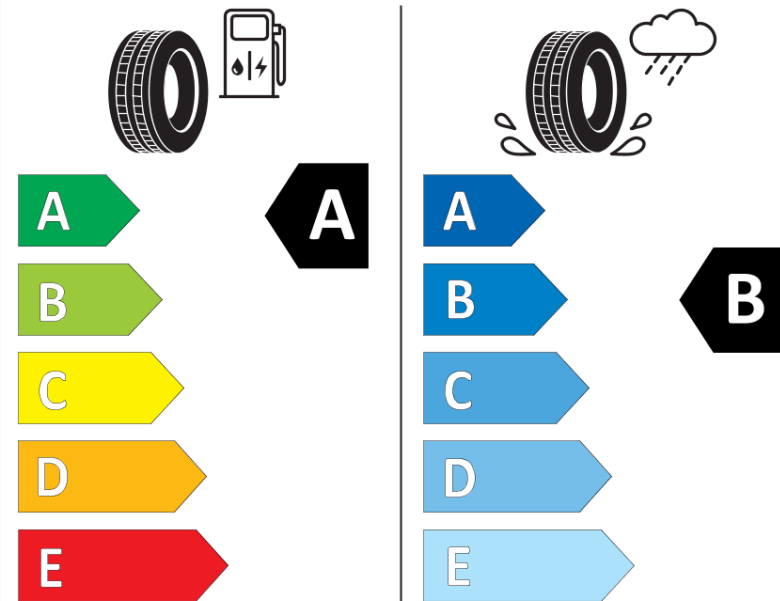

## Product Information Sheet

Delegated Regulation (EU) 2020/740

Supplier name or trademark	<b>MICHELIN</b>
Commercial name or trade designation	<b>PRIMACY 4 S3</b>
Tyre type identifier	<b>768534</b>
Tyre size designation	<b>195/55R16</b>
Load-capacity index	<b>87</b>
Speed category symbol	<b>H</b>
Fuel efficiency class	<b>A</b>
Wet grip class	<b>B</b>
External rolling noise class	<b>B</b>
External rolling noise value	<b>69</b>
Severe snow tyre	<b>No</b>
Ice tyre	<b>No</b>
Date of start of production	<b>49/18</b>
Date of end of production	
Load version	<b>SL</b>
Additional information	<b>195/55 R16 87H TL PRIMACY 4 S3 MI</b>

# ENERG

**MICHELIN**

768534

195/55R16 87 H

C1

2020/740