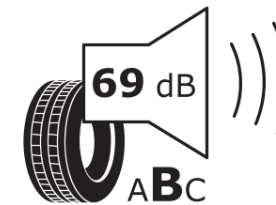

## Product Information Sheet

Delegated Regulation (EU) 2020/740

Supplier name or trademark	<b>MICHELIN</b>
Commercial name or trade designation	<b>PRIMACY 4 S3</b>
Tyre type identifier	<b>768534</b>
Tyre size designation	<b>195/55R16</b>
Load-capacity index	<b>87</b>
Speed category symbol	<b>H</b>
Fuel efficiency class	<b>A</b>
Wet grip class	<b>B</b>
External rolling noise class	<b>B</b>
External rolling noise value	<b>69</b>
Severe snow tyre	<b>No</b>
Ice tyre	<b>No</b>
Date of start of production	<b>49/18</b>
Date of end of production	
Load version	<b>SL</b>
Additional information	<b>195/55 R16 87H TL PRIMACY 4 S3 MI</b>

# ENERG

**MICHELIN**

768534

195/55R16 87 H

C1

2020/740